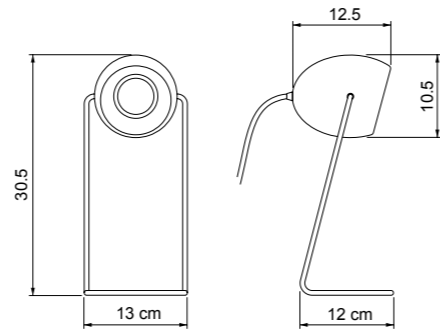

birdie nam nam
>> Design by Hopf & Wortmann

Leichtfüßig wie ein kleines Vögelchen kommt die Tischleuchte daher, deren Name den legendären "Partyschreck" Peter Sellers zitiert. Ihr Leuchtenkopf aus Porzellan lässt sich stufenlos um 360 Grad drehen.

Light-footed like a bird and named after Peter Sellers' "The Party", this little lamp has a porcelain head that can be turned around 360 degrees.

MATERIAL:
PORZELLAN, STAHL
PORCELAIN, STEEL

FARBEN / COLOURS:
WEISS & SCHWARZ / WHITE & BLACK

BIRNE / BULB:
E14, MAX. 30 W

NUR FÜR INNEN / LAMP IS FOR INDOOR USE ONLY